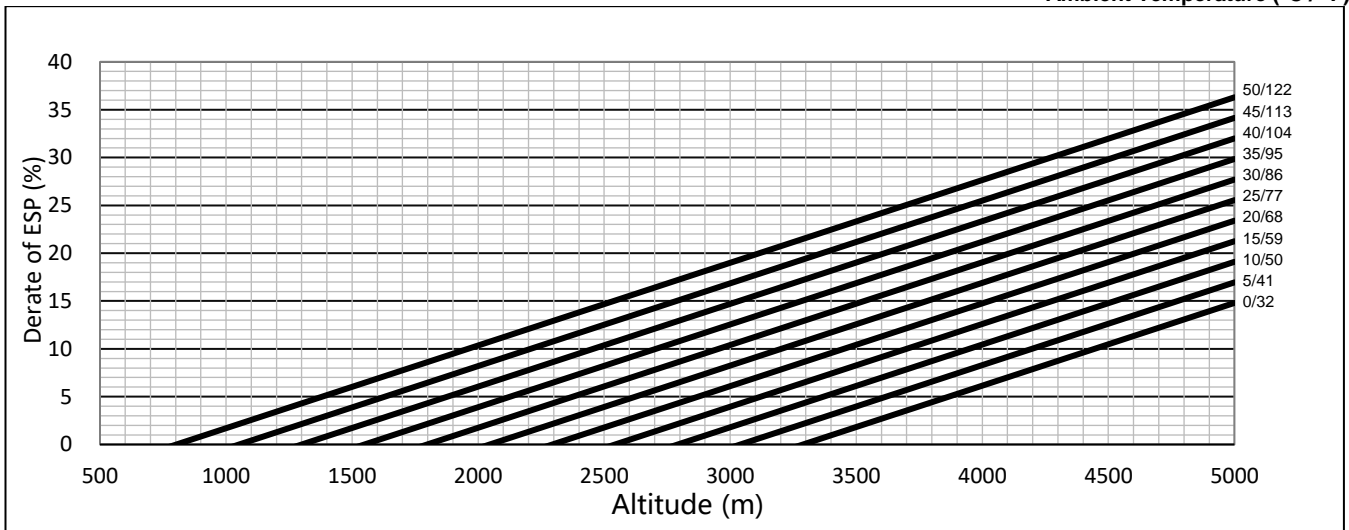

ESP POWER @1500RPM

Ambient Temperature (°C / °F)

PRP POWER @1500RPM

Ambient Temperature (°C / °F)

DPK-TDC-EN-4M06-1004-20-04-24 Moteurs Baudouin reserve the right to modify these specifications, without notice. Document not contractual.