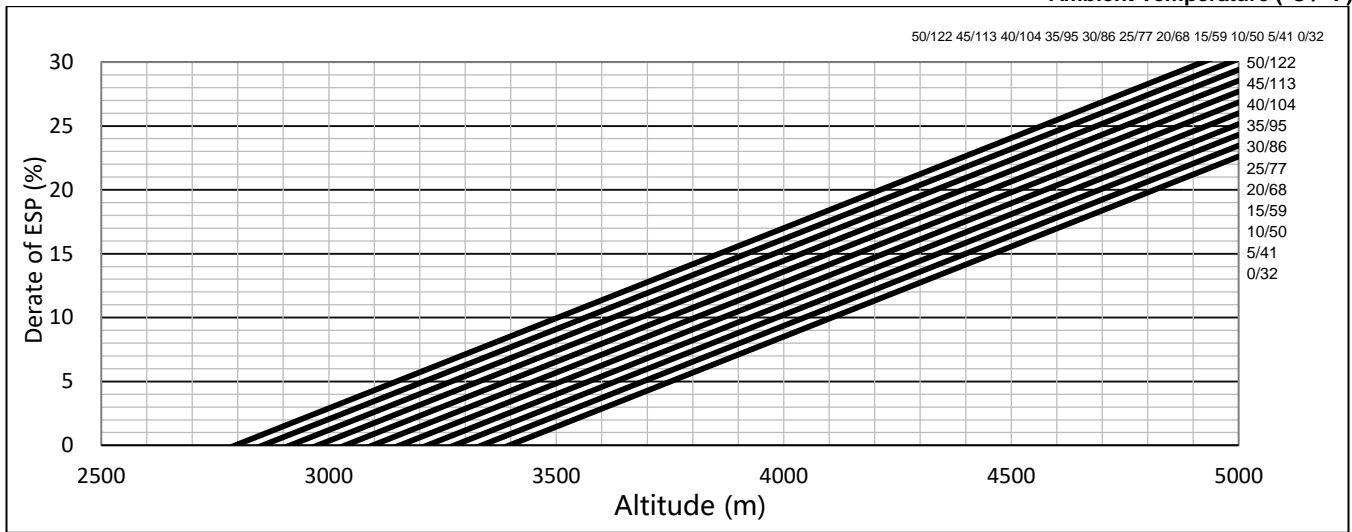

ESP POWER @1500RPM

Ambient Temperature (°C / °F)

PRP POWER @1500RPM

Ambient Temperature (°C / °F)

DPK-TDC-EN-4M06-1004-20-04-24 Moteurs Baudouin reserve the right to modify these specifications, without notice. Document not contractual.

ESP POWER @1800RPM

Ambient Temperature (°C / °F)

PRP POWER @1800RPM

Ambient Temperature (°C / °F)

DPK-TDC-EN-4M06-1004-20-04-24 Moteurs Baudouin reserve the right to modify these specifications, without notice. Document not contractual.