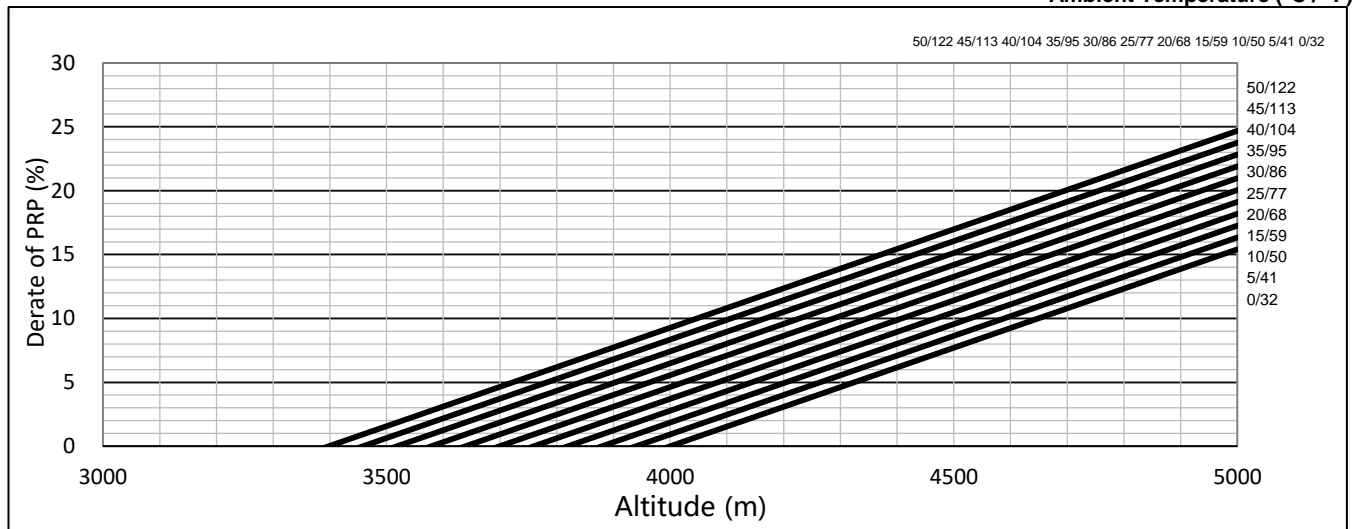

ESP POWER @1500RPM

Ambient Temperature (°C / °F)

PRP POWER @1500RPM

Ambient Temperature (°C / °F)

DPK-TDC-EN-4M06-1004-20-04-24 Moteurs Baudouin reserve the right to modify these specifications, without notice. Document not contractual.

ESP POWER @1800RPM

Ambient Temperature (°C / °F)

PRP POWER @1800RPM

Ambient Temperature (°C / °F)

DPK-TDC-EN-4M06-1004-20-04-24 Moteurs Baudouin reserve the right to modify these specifications, without notice. Document not contractual.