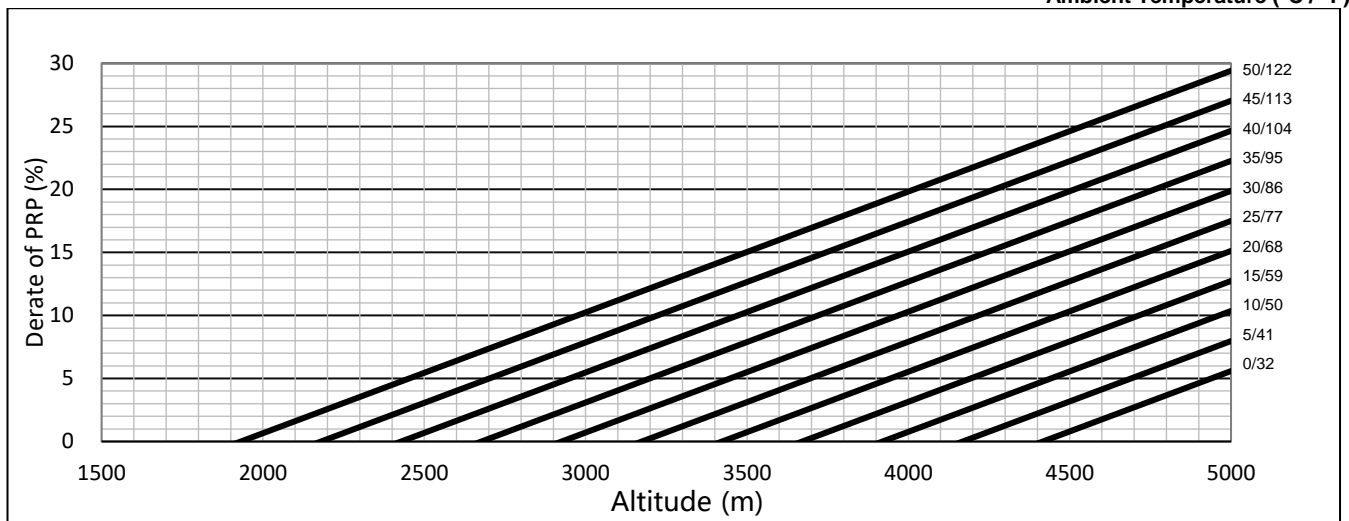

ESP POWER @1500RPM

Ambient Temperature (°C / °F)

PRP POWER @1500RPM

Ambient Temperature (°C / °F)

DPK-TDC-EN-4M06-1004-20-04-24 Moteurs Baudouin reserve the right to modify these specifications, without notice. Document not contractual.